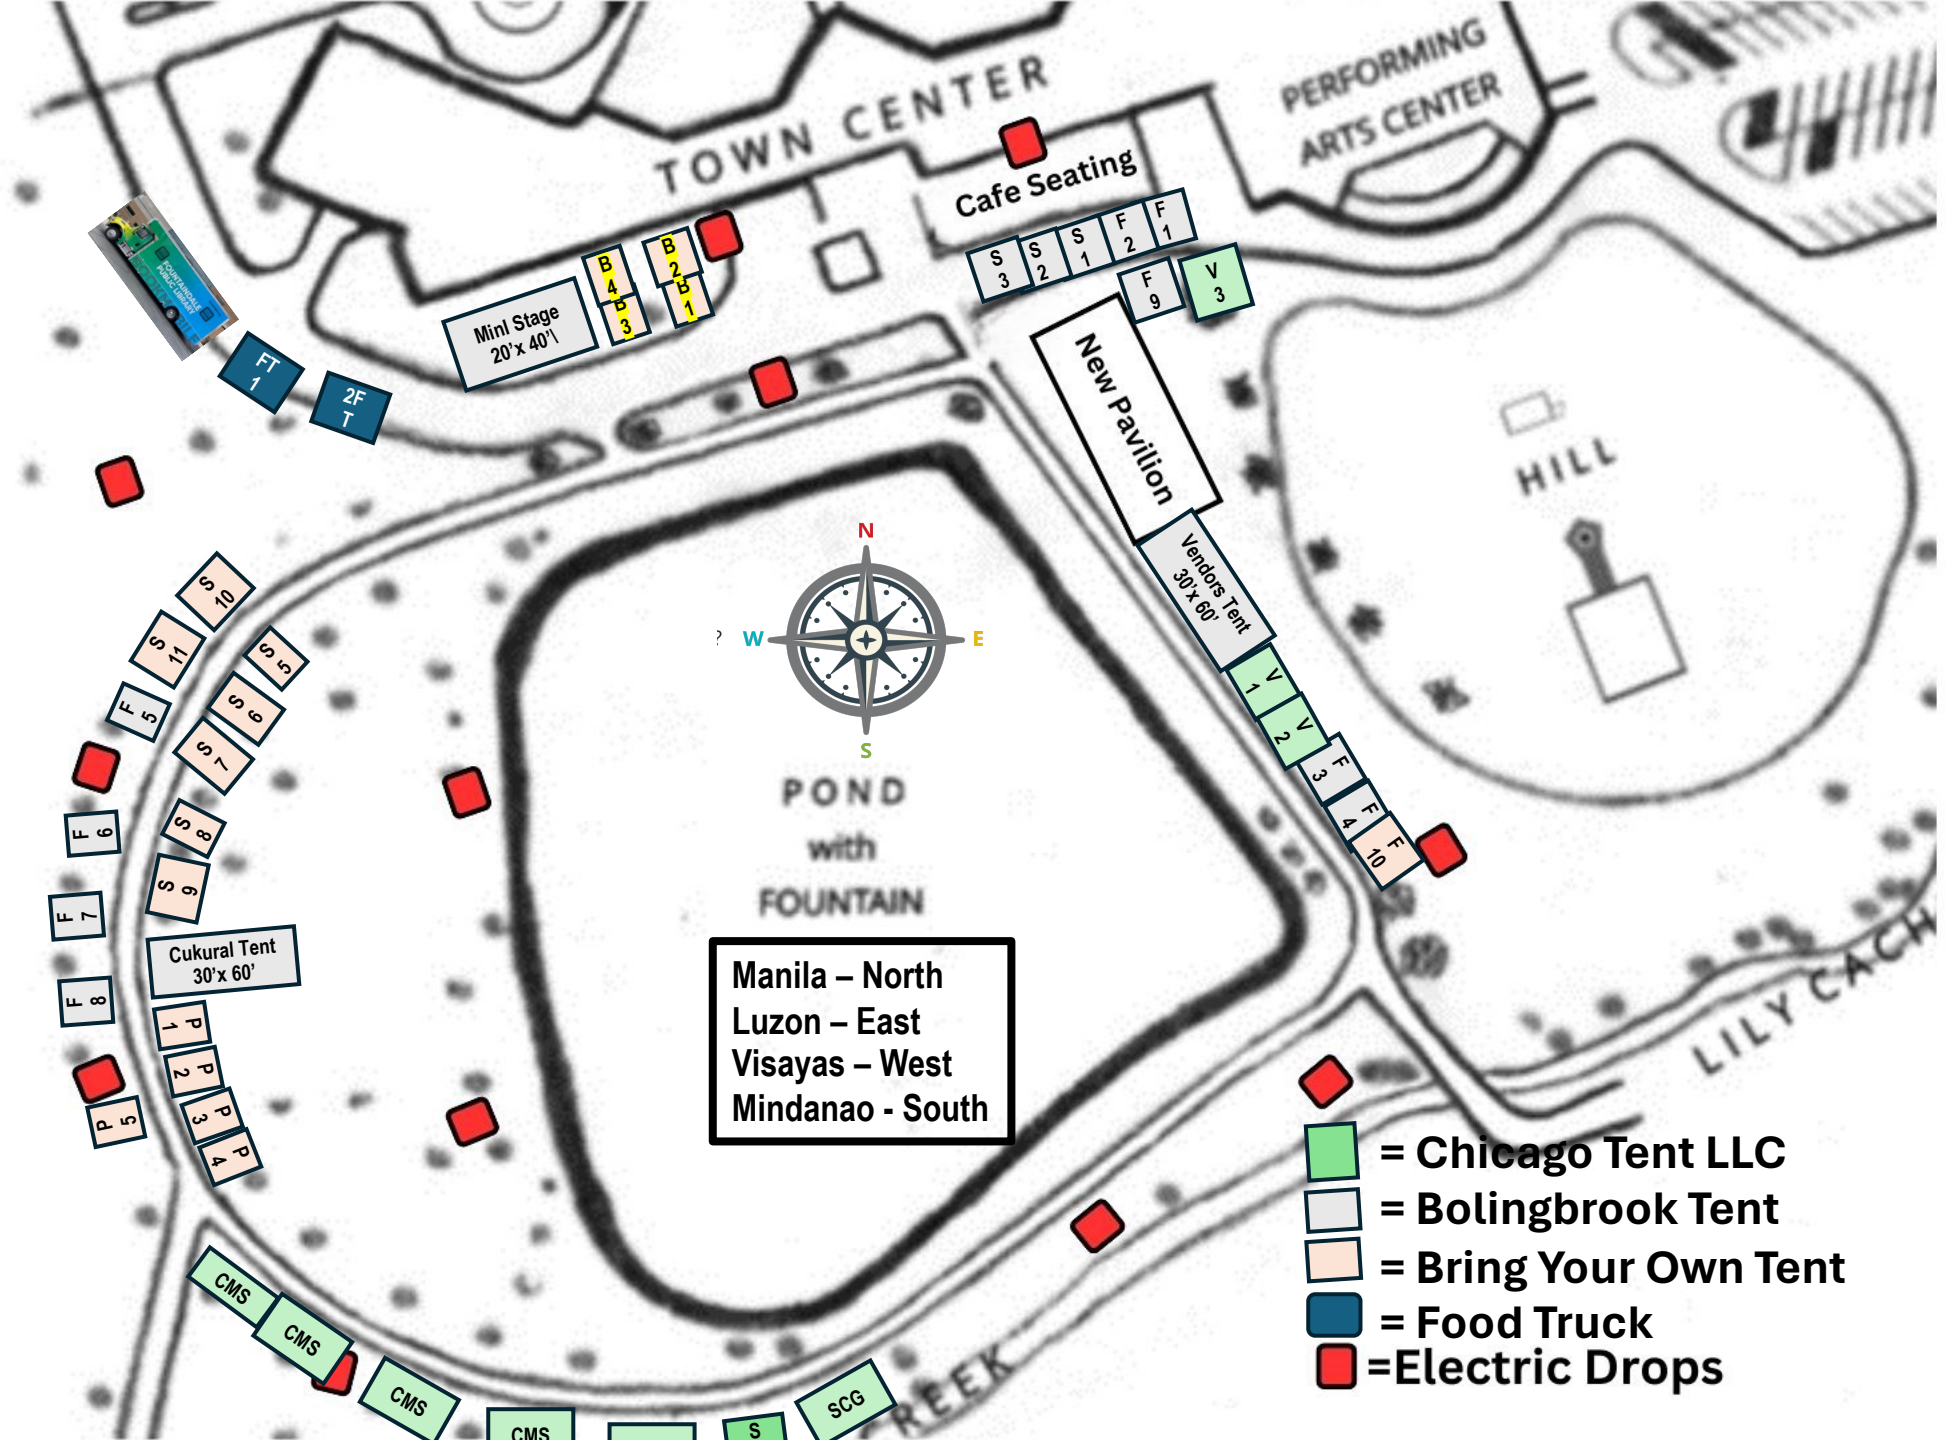

Site Layout Version 6

Manila – North
 Luzon – East
 Visayas – West
 Mindanao - South

- = Chicago Tent LLC
- = Bolingbrook Tent
- = Bring Your Own Tent
- = Food Truck
- = Electric Drops

- F1 – Lola Tinings
- F2 – 3Ns Oriental
- F3 – Lina’s
- F4 – Cebu
- F5 – Fry N Wings
- F6 – UniUni, Cake.n.Crumbs
- F7 – J & S Pinoy
- F8 - Mang Pilo & Water Station
- F9 - Agave
- F10 – A Tea of Love
- FT1 – Pinoy Grill
- FT2 – Da Local Boy
- S1 – SendVIA
- S2 - Phhirst Park Homes
- S3 - Kabayan Remit
- S5 – UIC
- S6 – PNC
- S7 - Pinoy Hub/ Si
- S8 – Remuel Saltoc
- S9 – B&A Health
- S10 – Humana
- S11 – FOCUS
- V1 - Valeza Tshirt
- V2 – Water Station
- B1 – Volunteers Tent
- B2 – Water Station
- B3 & B4 – PNAI First Aid
- P1 – Gawad Kalinga
- P2 – Kasamahan
- P3 – Legion of Mary
- P4 – Missionary Families
- P5 - BIBBAK
- CMS1 to CMAS5 – State of IL
- SCG – Santacruzán & First Aid S